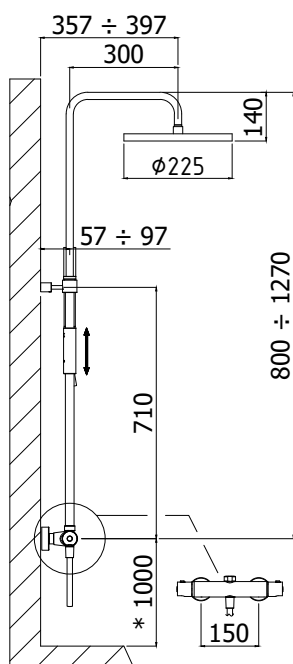

Colonna doccia regolabile BIRILLO completa di:

- supporto scorrevole tondo
- doccia MASTER in metallo
- flessibile PVC argento 1500 mm
- miscelatore termostatico LIQ169CR (con deviatore)

BIRILLO adjustable shower column complete with:

- round sliding bracket
- MASTER metal hand-shower
- Silver PVC hose 1500mm
- with thermostatic shower mixer LIQ169CR (with diverter)

ZCOL 646LIQ BIRILLO

con soffione MASTER tondo Ø225mm in metallo
with MASTER Ø225mm round metal shower head

Finiture - Finishes   **EUR**

- CR
- ST

ZCOL 646KLIQ

con soffione MASTER KING tondo Ø300mm in metallo
with MASTER KING Ø300mm round metal shower head

- CR
- HG
- HGSP
- ROSE
- NKN
- NKNSP
- ST

*MISURA CONSIGLIATA
*SUGGESTED SIZE