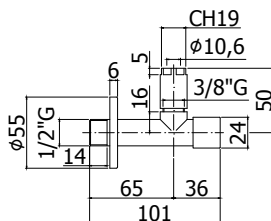

Rubinetto sottolavabo con filtro STICK
STICK underlavatory stop cock with filter

ZACC 204

con attacco a muro 1/2"G
with 1/2" wall connection

Finiture - Finishes   **EUR**

CR
BO
NO
HG
HGSP
ROSE
NKN
NKNSP
ST