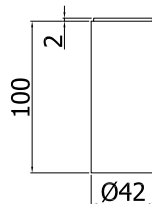

Prolunga per lavabo completa di:

1. set fissaggio L.190 mm
   - set 2 flessibili inox 3/8"G x L.500 mm
2. Extension for wash basin mixer complete with:
3. fixing set L.190 mm
   - set of 2 stainless steel hoses 3/8"G x L.500 mm

ZPRO 250..

per art. 078
• H100mm
for art. 078
• H100mm

Finiture - Finishes EUR

CR
BO
NO
HG
HGSP
ROSE
NKN
NKNSP
ST