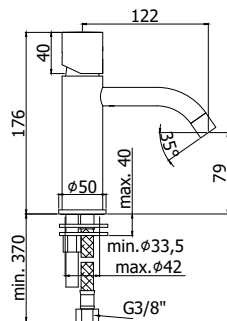

Miscelatore lavabo completo di:

- aeratore M16x1
- set 2 flessibili inox 3/8"G

Wash basin mixer complete with:

- aerator M16x1
- set of 2 stainless steel hoses 3/8"G

LIGX 071..

senza scarico
without pop up waste

Finiture - Finishes   **EUR**

CR
NO
HG
HGSP
ROSE
NKN
NKNSP
ST