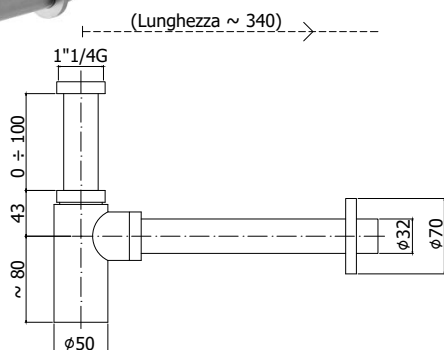

Sifone a bottiglia tondo
Round bottle trap

ZACC 240..

con attacco 1"1/4G
with 1"1/4G connection

Finiture - Finishes   **EUR**

- CR
- BO
- NO
- HG
- HGSP
- ROSE
- NKN
- NKNSP
- ST