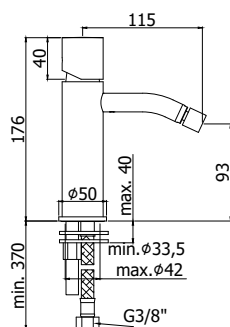

1. Miscelatore bidet completo di:
2. con snodo e aeratore M16x1
   - set 2 flessibili inox 3/8"G
3. Bidet mixer complete with:
4. with swivel joint and aerator M16x1
   - set of 2 stainless steel hoses 3/8"G

LIGX 131..

senza scarico
without pop up waste

Finiture - Finishes EUR

CR
NO
HG
HGSP
ROSE
NKN
KNNSP
ST