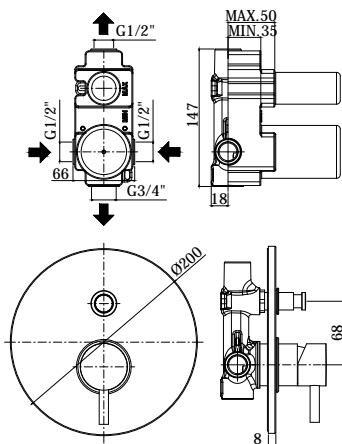

Miscelatore incasso doccia (2 uscite) completo di:

- piastra in metallo Ø200mm
- attacchi calda/fredda e superiore 1/2" G - attacco inferiore 3/4" G

Concealed shower mixer (2 outlets) complete with:

- metal wall plate Ø200mm
- 1/2" G hot/cold and upper connections - 3/4" G lower connection

LIG 015..

con deviatore a pulsante
with push diverter

Finiture - Finishes

EUR

- CR
- BO
- NO
- HG
- HGSP
- ST

ZPRO 028..

Prolunga per art. 015
• H30mm

Extension for art. 015
• H30mm

- CR
- BO
- NO
- HG
- HGSP
- ST