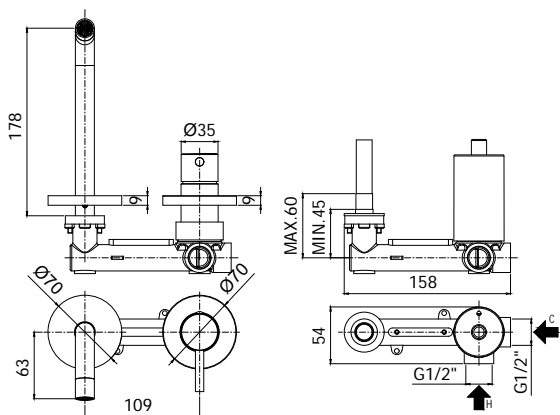

Miscelatore incasso lavabo completo di:

- piastre in ottone Ø70mm
- attacchi 1/2"G

Concealed single lever basin mixer complete with:

- metal wall plates Ø70mm
- 1/2"G connections

LIG 104.. 70

con bocca e aeratore M16x1 - I. 123mm
with spout and aerator M16x1 - I. 123mm