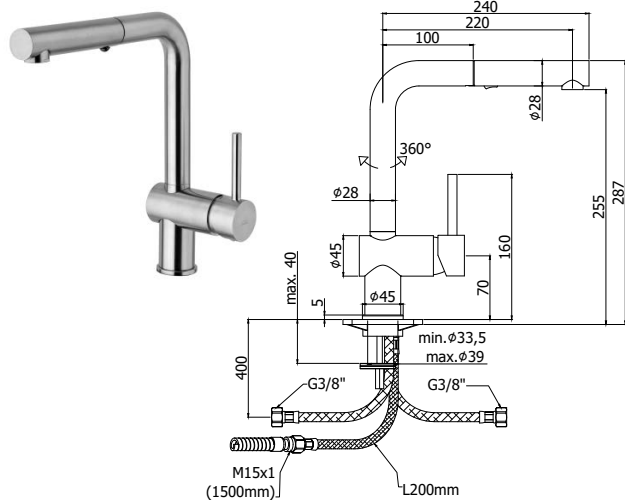

light exclusive edition

Miscelatore lavello monoforo con canna orientabile completo di:

- set 2 flessibili inox 3/8"G
- 1 flessibile inox M15x1
- 1 flessibile nylon 1/2"G x M15x1 cm. 150 con piombo

One-hole sink mixer with swivelling spout complete with:

- set of 2 stainless steel hoses 3/8"G
- 1 stainless steel hose M15x1
- 1/2"-M15x1 / L.1500 mm nylon hose with weight

LIG 285.. -MET

con doccia estraibile Dualjet (getto regolabile) in metallo
with Dualjet (adjustable jet) metal pull out hand-shower

Finiture - Finishes   **EUR**

CR
BO
NO
HG
HGSP
ROSE
NKN
NKNSP
ST