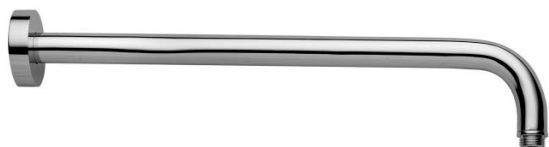

MINI BIRILLO adjustable shower column complete with:

- round sliding bracket ECO
- shower head
- flexible hose 1500 mm
- with thermostatic shower mixer LIQ169CR (with diverter)

ZCOL 638LIQ MINI BIRILLO

con soffione MASTER tondo Ø225mm in metallo
with MASTER Ø225mm round metal shower head

Finiture - Finishes **EUR**

CR
BO
NO

ZCOL 638KLIQ.. MINI BIRILLO

con soffione MASTER KING tondo Ø300mm in metallo
with MASTER KING Ø300mm round metal shower head

CR
BO
NO

DETTAGLI DOCCE / HANDS SHOWERS DETAILS

- Braccio doccia LUSO completo di:
- rosone tondo - Ø60mm
 - attacchi 1/2"G
- Luxury shower arm complete with:
- round wall plate - Ø60mm
 - 1/2"G connections

ZSOF 034

con lunghezza l. 400mm
with length l. 400mm