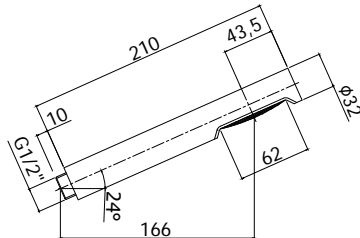

Doccia BIRILLO completa di:

• attacco 1/2"G
BIRILLO hand-shower complete with:
• 1/2"G connection

ZDOC 032.. BIRILLO

(monogetto) in ABS
(single spray) ABS

Finiture - Finishes   **EUR**

CR

Doccia Minimal completa di:

• attacco 1/2"G
Minimal hand-shower complete with:
• 1/2"G connection

ZDOC 069.. MINIMAL

per art. 179
for art. 179

Finiture - Finishes   **EUR**

CR
BO
NO
HG
HGSP
ROSE
NKN
NKNSP
ST