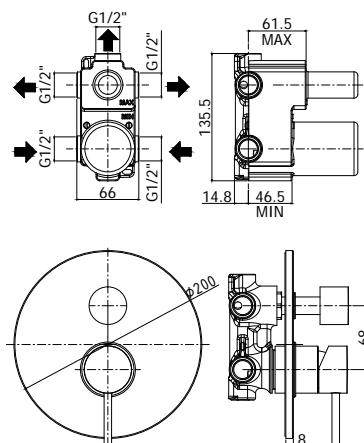

Concealed shower mixer (2 outlets) complete with:

- metal wall plate Ø200mm
- 1/2" G hot/cold and upper connections - 3/4" G lower connection

LIG 015..

con deviatore a pulsante
with push diverter

Finiture - Finishes

Concealed shower mixer (2 outlets) complete with:

- metal wall plate Ø200mm
- 1/2" G connections

LIG 018..

con cartuccia deviatore (2 uscite + 1
posizione combinata)
with diverter cartridge (2 outlets + 1
combined position)

Miscelatore incasso doccia (3 uscite) completo di:

- piastra in metallo Ø200mm
- attacchi 1/2"G

Concealed shower mixer (3 outlets) complete with:

- metal wall plate Ø200mm
- 1/2"G connections

LIG 019..

con cartuccia deviatore (3 uscite + 3 posizioni combinate)