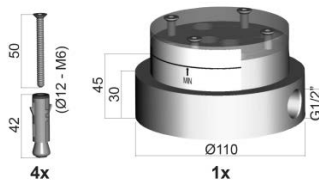

LIG 030..

Base per fissaggio a pavimento:

- per artt. 031-032

Base for floor mounting:

- for artt. 031-032