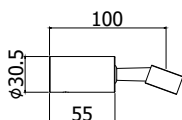

Supporto esterno snodato in metallo
Metal swivelling bracket

ZSUP 020 ..... **Finiture - Finishes** ..... **EUR**
per set doccia artt. 023-168D
for shower set artt. 023-168D

CR
BO
NO
HG
HGSP
ROSE
NKN
NKNSP
ST