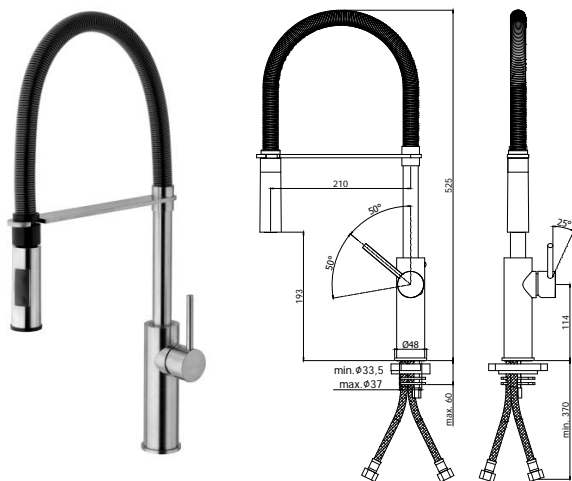

LIG 280..

con canna orientabile
• con canna Ø24mm
with swivelling spout
• with spout - Ø24mm

Finiture - Finishes EUR

CR
BO
NO
HG
HGSP
ROSE
NKN
KNNSP
ST

light exclusive edition

Miscelatore lavello monoforo con canna orientabile completo di:

- set 2 flessibili inox 3/8"G
- 1 flessibile inox M15x1
- 1 flessibile nylon 1/2"G x M15x1 cm. 150 con piombo

One-hole sink mixer with swivelling spout complete with:

- set of 2 stainless steel hoses 3/8"G
- 1 stainless steel hose M15x1
- 1/2"-M15x1 / L.1500 mm nylon hose with weight

LIG 285.. -MET

con doccia estraibile Dualjet (getto regolabile) in metallo
with Dualjet (adjustable jet) metal pull out hand-shower

Finiture - Finishes **EUR**

CR
BO
NO
HG
HGSP
ROSE
NKN
NKNSP
ST

Miscelatore lavello monoforo con canna orientabile completo di:

- doccia Minimal (2 getti) in ABS
- set 2 flessibili inox 3/8"G

One-hole sink mixer with swivelling spout complete with:

- Minimal ABS hand-shower (two spray-functions)
- set of 2 stainless steel hoses 3/8"G