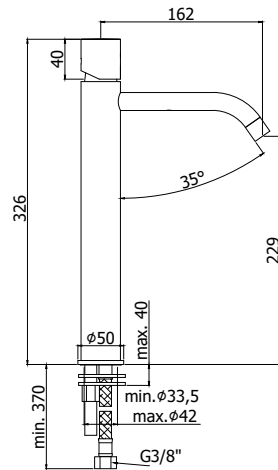

light exclusive edition

Miscelatore lavabo prolungato completo di:

- aeratore M16x1
- set 2 flessibili inox 3/8"G

Tall wash basin mixer complete with:

- aerator M16x1
- set of 2 stainless steel hoses 3/8"G

LIGX 081..

senza scarico
without pop up waste

Finiture - Finishes EUR

CR
NO
HG
HGSP
ROSE
NKN
NKNSP
ST