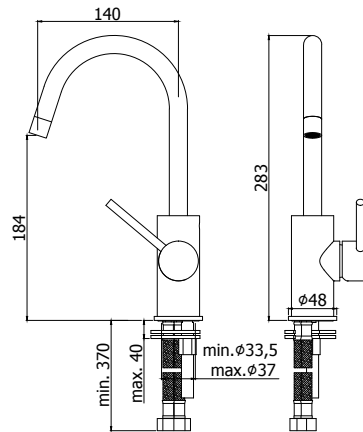

Tall wash basin mixer complete with:

- aerator M16x1
- set of 2 stainless steel hoses 3/8"G

LIGX 081..

senza scarico
without pop up waste

Finiture - Finishes EUR

CR
NO
HG
HGSP
ROSE
NKN
NKNSP
ST

Miscelatore lavabo con canna orientabile completo di:

- aeratore M16x1
- set 2 flessibili inox 3/8"G

Wash basin mixer with swivelling spout complete with:

- aerator M16x1
- set of 2 stainless steel hoses 3/8"G

LIG 078..

senza scarico
without pop up waste

Finiture - Finishes EUR