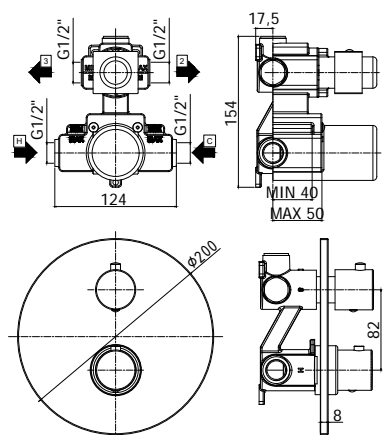

termostatico - thermostatic

Miscelatore termostatico incasso doccia (2 uscite) completo di:

- piastra in metallo Ø200mm
- attacchi 1/2"G

Concealed thermostatic shower mixer (2 outlets) complete with:

- metal wall plate Ø200mm
- 1/2"G connections

LIQ 018..

con cartuccia deviatore (2 uscite + stop)

with diverter cartridge (2 outlets + stop)

ZPRO 075..

Prolunga per artt. 013-018-019

- H20mm

Extension for artt. 013-018-019

- H20mm

Finiture - Finishes   **EUR**

CR
BO
NO
HG
HGSP
ROSE
NKN
NKNSP
ST