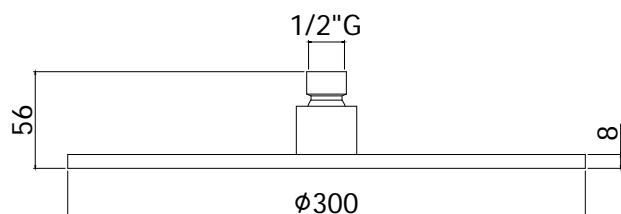

1. Braccio doccia LUSO completo di:
2. rosone tondo - Ø60mm
   - attacchi 1/2"G
3. Luxury shower arm complete with:
4. round wall plate - Ø60mm
   - 1/2"G connections

ZSOF 034

con lunghezza l. 400mm
with length l. 400mm

Finiture - Finishes EUR

CR
BO
NO
HG
HGSP
ROSE
NKN
NKNSP
ST

ZSOF 051

Rosone TONDO - Ø60mm
ROUND wall plate - Ø60mm

CR
BO
NO
HG
HGSP
ROSE
NKN
NKNSP
ST

1. Braccio doccia a soffitto in metallo completo di:

1. rosone tondo - Ø60mm
   - attacchi 1/2"G
2. Ceiling metal shower arm complete with:
3. round wall plate - Ø60mm
   - 1/2"G connections

ZSOF 064

con lunghezza l. 120mm
with length l. 120mm

Finiture - Finishes EUR

CR
BO
NO
HG
HGSP
ROSE
NKN
NKNSP
ST

ZSOF 051

Rosone TONDO - Ø60mm
ROUND wall plate - Ø60mm

CR
BO
NO
HG
HGSP
ROSE
NKN
NKNSP
ST

1. Soffione MASTER KING "Tondo" in metallo:

1. anticalcare
   - spessore 8mm
   - con snodo 1/2"G
2. MASTER KING "Round" metal shower head:
3. antiscala system
   - 8mm thickness
   - 1/2"G swivel joint

ZSOF 079 MASTER KING

ispezionabile - Ø300mm
inspectable - Ø300mm

Finiture - Finishes EUR

CR
BO
NO
HG
HGSP
ROSE
NKN
NKNSP
ST