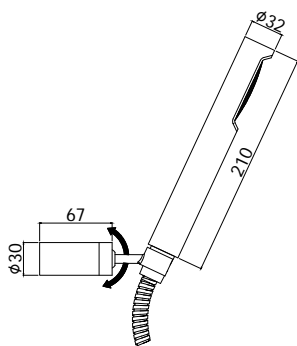

1. Set doccia esterno BIRILLO completo di:
2. doccia Birillo (monogetto) in ABS
   - supporto Birillo in metallo
   - flessibile doppia aggraffatura 1/2"x1/2"/G/L. 1500mm
3. BIRILLO shower set complete with:
4. Birillo (single spray) ABS hand-shower:
   - Birillo metal wall bracket
   - 1/2"x1/2"G/L. 1500 mm double interlock flexible hose

ZDUP 036 BIRILLO ..... **Finiture - Finishes** ..... **EUR**
per artt. 023-168D
for artt. 023-168D

CR
BO
NO
HG
HGSP
ROSE
NKN
NKNSP
ST

* CR con doccia BIRILLO/ BO-NO-HG-HGSP-ROSE-NKN-NKNSP-ST con doccia MASTER

* CR BIRILLO hand-shower/ BO-NO-WG-HG-HGSP-ROSE-NKN-NKNSP-ST with MASTER hand-shower