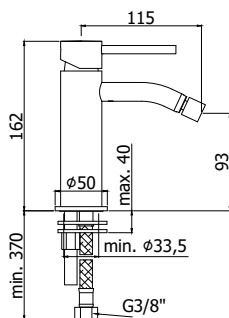

1. Miscelatore bidet completo di:
2. con snodo e aeratore M16x1
   - set 2 flessibili inox 3/8"G
3. Bidet mixer complete with:
4. with swivel joint and aerator M16x1
   - set of 2 stainless steel hoses 3/8"G

LIG 131..

senza scarico
without pop up waste

Finiture - Finishes EUR

CR
BO
NO
HG
HGSP
ROSE
NKN
KNNSP
ST

LIG 131K..

con scarico Clic-Clac 1"1/4G
with 1"1/4G Clic-Clac press top waste

CR
BO
NO
HG
HGSP
ST

LIG 135..

con scarico automatico 1"1/4G
with 1"1/4G pop up waste

CR
BO
NO
HG
HGSP
ST