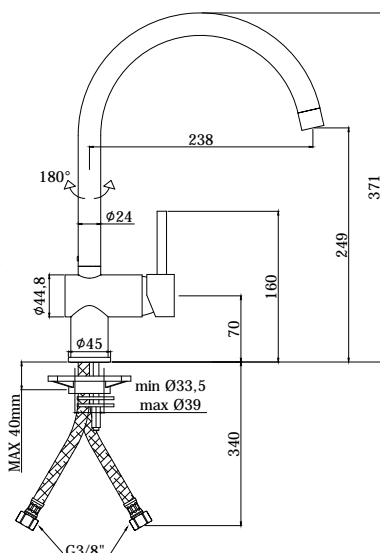

1. Miscelatore lavello monoforo completo di:
2. aeratore M22x1F
   - set 2 flessibili inox 3/8"G
3. One-hole sink mixer complete with:
4. aerator M22x1F
   - set of 2 stainless steel hoses 3/8"G

LIG 280..

con canna orientabile
• con canna Ø24mm
with swivelling spout
• with spout - Ø24mm

Finiture - Finishes EUR

CR
BO
NO
HG
HGSP
ROSE
NKN
KNNSP
ST