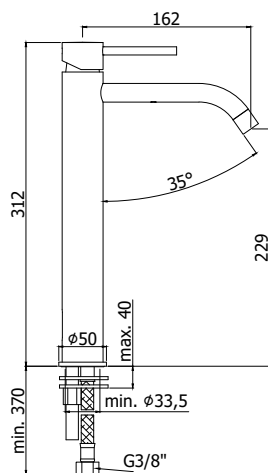

Miscelatore lavabo prolungato completo di:

- aeratore M16x1
- set 2 flessibili inox 3/8"G

Tall wash basin mixer complete with:

- aerator M16x1
- set of 2 stainless steel hoses 3/8"G

LIG 081..

senza scarico
without pop up waste

Finiture - Finishes   **EUR**

CR
BO
NO
HG
HGSP
ROSE
NKN
NKNSP
ST

LIG 081K..

con scarico Clic-Clac 1"1/4G
with 1"1/4G Clic-Clac press top waste

CR
BO
NO
HG
HGSP
ST

LIG 085..

con scarico automatico 1"1/4G
with 1"1/4G pop up waste

CR
BO
NO
HG
HGSP
ST