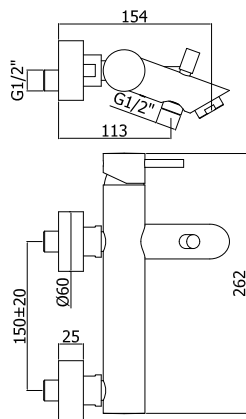

light exclusive edition

* CR con doccia BIRILLO/ BO-NO-HG-HGSP-ROSE-NKN-NKNSP-ST con doccia MASTER
* CR BIRILLO hand-shower/ BO-NO-WG-HG-HGSP-ROSE-NKN-NKNSP-ST with MASTER hand-shower

Miscelatore vasca/doccia con deviatore completo di:
• aeratore M28x1
• set 2 eccentrici 1/2"x3/4"G e rosoni
Bath/shower mixer with diverter complete with:
• aerator M28x1
• set of 2 S-wall-unions 1/2"x3/4"G and wall-plates

LIG 022..	Finiture - Finishes	EUR
senza set doccia without shower set	CR BO NO HG HGSP ROSE ROSE NKN NKNSP ST	
LIG 023..		
con supporto a muro snodato in metallo • con doccia e flessibile with metal joint wall bracket • with hand-shower and flexible hose	CR BO NO HG HGSP ROSE ROSE NKN NKNSP ST