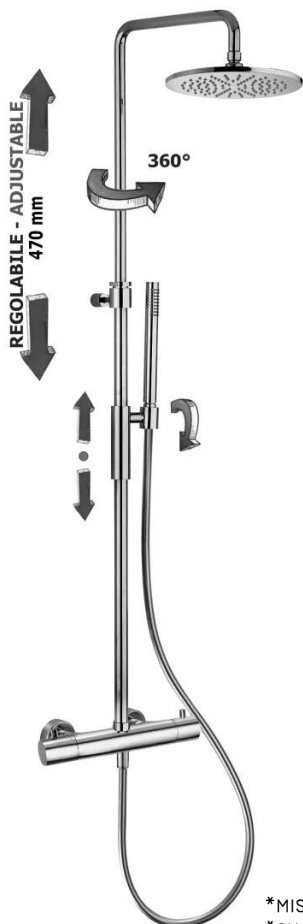

- piletta h60mm
- troppo pieno
- vite blocco e raccordo

1"1/4G Clic-Clac press top waste complete with:

- waste h60mm
- overflow
- locking screw and connection

ZSCA 050.. SIMPLE RAPID

regolabile da 0 a 70mm
adjustable from 0 to 70mm

Finiture - Finishes **EUR**

- CR
- BO
- NO
- HG
- HGSP
- ROSE
- NKN
- NKNSP
- ST

Sifone a bottiglia tondo
Round bottle trap

ZACC 240..

con attacco 1"1/4G
with 1"1/4G connection

Finiture - Finishes **EUR**

- CR
- BO
- NO
- HG
- HGSP
- ROSE
- NKN
- NKNSP
- ST

Colonna doccia regolabile BIRILLO completa di:

- supporto scorrevole tondo
- doccia MASTER in metallo
- flessibile PVC argento 1500 mm
- miscelatore termostatico LIQ169CR (con deviatore)

BIRILLO adjustable shower column complete with:

- round sliding bracket
- MASTER metal hand-shower
- Silver PVC hose 1500mm
- with thermostatic shower mixer LIQ169CR (with diverter)

ZCOL 646LIQ BIRILLO

con soffione MASTER tondo Ø225mm in metallo
with MASTER Ø225mm round metal shower head