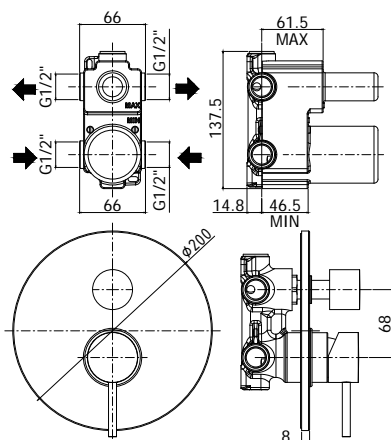

Concealed shower mixer (2 outlets) complete with:

- metal wall plate Ø200mm
- 1/2" G hot/cold and upper connections - 3/4" G lower connection

LIG 015..

con deviatore a pulsante
with push diverter

Finiture - Finishes

EUR

- CR
- BO
- NO
- HG
- HGSP
- ST

ZPRO 028..

Prolunga per art. 015
• H30mm

Extension for art. 015
• H30mm

- CR
- BO
- NO
- HG
- HGSP
- ST

Miscelatore incasso doccia (2 uscite) completo di:

- piastra in metallo Ø200mm
- attacchi 1/2" G

Concealed shower mixer (2 outlets) complete with:

- metal wall plate Ø200mm
- 1/2" G connections

LIG 018..

con cartuccia deviatore (2 uscite + 1
posizione combinata)
with diverter cartridge (2 outlets + 1
combined position)