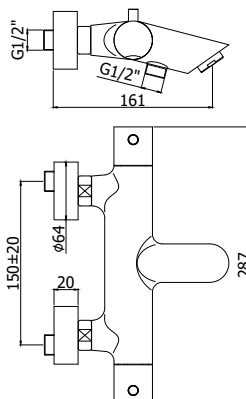

termostatico - thermostatic

* CR con doccia BIRILLO/ BO-NO-HG-HGSP-ROSE-NKN-NKNSP-ST con doccia MASTER
* CR BIRILLO hand-shower/ BO-NO-WG-HG-HGSP-ROSE-NKN-NKNSP-ST with MASTER hand-shower

Miscelatore termostatico vasca/doccia con deviatore completo di:
• aeratore M28x1
• set 2 eccentrici 1/2"x3/4"G e rosoni
Thermostatic bath/shower mixer complete with:
• aerator M28x1
• set of 2 S-wall-unions 1/2"x3/4"G and wall-plates

LIQ 022..	Finiture - Finishes	EUR
senza set doccia without shower set	CR BO NO HG HGSP ROSE ROSE NKN NKNSP ST	
LIQ 023..		
con supporto a muro snodato in metallo • con doccia e flessibile with metal joint wall bracket • with hand-shower and flexible hose	CR BO NO HG HGSP ROSE ROSE NKN NKNSP ST