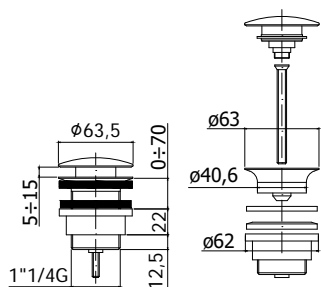

Scarico Clic-Clac 1"1/4G completo di:

- piletta h60mm
- troppo pieno
- vite blocco e raccordo

1"1/4G Clic-Clac press top waste complete with:

- waste h60mm
- overflow
- locking screw and connection

ZSCA 050.. SIMPLE RAPID

regolabile da 0 a 70mm
adjustable from 0 to 70mm

Finiture - Finishes   **EUR**

- CR
- BO
- NO
- HG
- HGSP
- ROSE
- NKN
- NKNSP
- ST