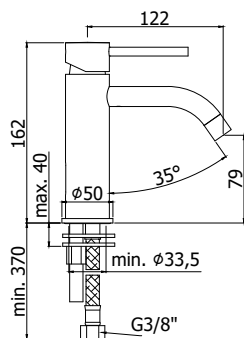

Miscelatore lavabo completo di:

- aeratore M16x1
- set 2 flessibili inox 3/8"G

Wash basin mixer complete with:

- aerator M16x1
- set of 2 stainless steel hoses 3/8"G

LIG 071..

senza scarico
without pop up waste

Finiture - Finishes   **EUR**

CR
BO
NO
HG
HGSP
ROSE
NKN
NKNSP
ST

LIG 071K..

con scarico Clic-Clac 1"1/4G
with 1"1/4G Clic-Clac press top waste

CR
BO
NO
HG
HGSP
ST

LIG 075..

con scarico automatico 1"1/4G
with 1"1/4G pop up waste

CR
BO
NO
HG
HGSP
ST