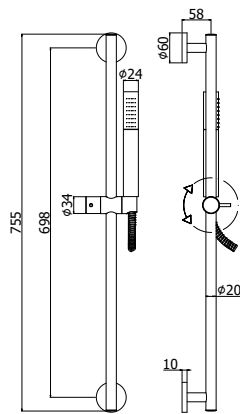

light exclusive edition

Supporto incasso tondo in metallo completo di:

- piastra Ø55mm
- attacchi 1/2"G

Round concealed metal fixed bracket complete with:

- wall plate Ø55mm
- 1/2"G connections

ZSUP 031.. TONDO

con presa acqua incorporata
with built-in water inlet

Finiture - Finishes EUR

CR
BO
NO
HG
HGSP
ROSE
ROSE
NKN
NKNSP
ST

ZACC 423

Rosone TONDO - Ø55mm
ROUND wall plate - Ø55mm

CR
BO
NO
HG
HGSP
ROSE
ROSE
NKN
NKNSP
ST

Saliscendi LIFE completo di:

- asta Ø20 x L.755 mm in metallo
- supporti fissi in metallo
- supporto doccia scorrevole in metallo
- doccia Master tonda in metallo
- flessibile 1500 mm

LIFE sliding rail shower set complete with:

- metal rod Ø20 x L.755 mm
- metal fixed wall bracket
- metal slider bracket
- Master round metal hand-shower
- flexible hose 1500 mm

ZSAL 135 LIFE

con interasse 698 mm
with distance between centres 698mm

Finiture - Finishes EUR

CRAG
BO
NO
HG
HGSP
ROSE
ROSE
NKN
NKNSP
ST

* CRAG con flessibile PVC argento / BO-NO con flessibile PVC bianco o nero opaco / con flessibile metallo per altre finiture
* CRAG with silver PVC hose / BO-NO with matt white or black PVC hose / with metal flexible hose for other finishes

ZSAL 141

Portasapone RECORD/LIFE per asta Ø20 mm
RECORD/LIFE soap dish for Ø20 mm rail

new

Saliscendi LIFE GINEVRA completo di:

- asta Ø20 x L.755 mm in metallo
- supporti fissi in metallo
- supporto doccia scorrevole in metallo
- doccia GINEVRA in ABS, 3 getti, Ø110 mm
- flessibile PVC argento 1500 mm con calotta conica girevole

LIFE GINEVRA sliding rail shower set complete with:

- metal rod Ø20 x L.755 mm
- metal fixed wall bracket
- metal slider bracket
- ABS GINEVRA hand shower, three-spray functions, Ø110 mm
- with silver PVC hose 1500 mm twist free with conical nut

ZSAL 146 LIFE GINEVRA

con interasse 698 mm
with distance between centres 698mm