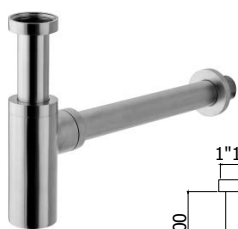

Sifone a bottiglia tondo
Round bottle trap

ZACC 240..

con attacco 1"1/4G
with 1"1/4G connection

Finiture - Finishes   **EUR**

- CR
- BO
- NO
- HG
- HGSP
- ROSE
- NKN
- NKNSP
- ST