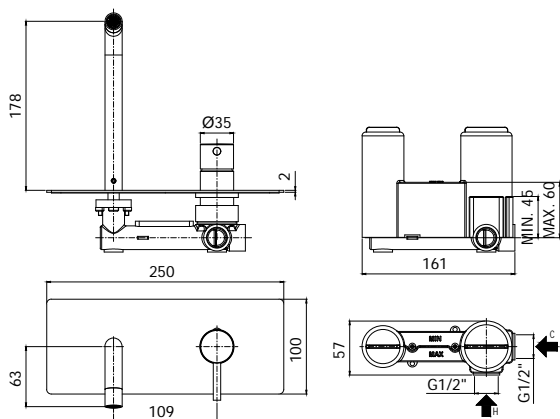

- H20mm

Finiture - Finishes **EUR**

CR
BO
NO
HG
HGSP
ROSE
NKN
NKNSP
ST

new

Miscelatore incasso lavabo completo di:

- piastra in acciaio inox 250x100mm
- attacchi 1/2"G

Concealed single lever basin mixer complete with: