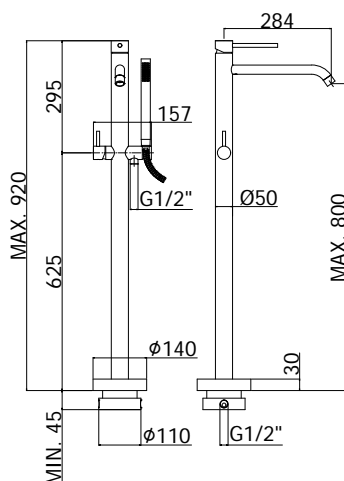

Miscelatore vasca/doccia a pavimento completo di:

- bocca con aeratore M24x1
- doccia Master (monogetto) in metallo
- flessibile - 1/2"x1/2" / L.1500 mm
- set 2 flessibili inox - M15x1/L.650 mm

Free-standing bath/shower mixer complete with:

- spout with aerator M24x1
- Master (single spray) metal hand-shower
- flexible hose - 1/2"x1/2" / L.1500 mm
- set of 2 stainless steel hoses - M15x1/L.650 mm

LIG 032..

- Senza base di fissaggio art. LIG 030
- Without base for floor mounting art. LIG 030

Finiture - Finishes   **EUR**

CR
BO
NO
HG
HGSP
ROSE
NKN
NKNSP
ST