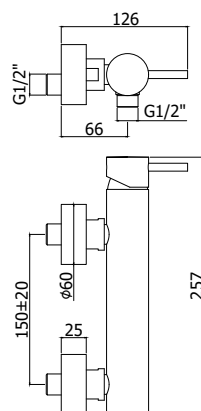

* CR con doccia BIRILLO/ BO-NO-HG-HGSP-ROSE-NKN-NKNSP-ST con doccia MASTER
* CR BIRILLO hand-shower/ BO-NO-WG-HG-HGSP-ROSE-NKN-NKNSP-ST with MASTER hand-shower

Miscelatore doccia completo di:
• set 2 eccentrici 1/2"x3/4"G e rosoni
Shower mixer complete with:
• set of 2 S-wall-unions 1/2"x3/4"G and wall-plates

LIG 168..	Finiture - Finishes	EUR
senza set doccia • con attacco inferiore 1/2"G without shower set • with 1/2"G lower connection	CR BO NO HG HGSP ROSE ROSE NKN NKNSP ST	
LIG 168D..		
con supporto a muro snodato in metallo • con doccia e flessibile with metal joint wall bracket • with hand-shower and flexible hose	CR BO NO HG HGSP ROSE ROSE NKN NKNSP ST