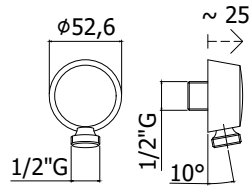

- metal rod Ø20 x L.755 mm
- metal fixed wall bracket
- metal slider bracket
- Master round metal hand-shower
- flexible hose 1500 mm

ZSAL 135 LIFE

con interasse 698 mm
with distance between centres 698mm

ZSAL 141

Portasapone RECORD/LIFE per asta Ø20 mm
RECORD/LIFE soap dish for Ø20 mm rail

new

Saliscendi LIFE GINEVRA completo di:

- asta Ø20 x L.755 mm in metallo
- supporti fissi in metallo
- supporto doccia scorrevole in metallo
- doccia GINEVRA in ABS, 3 getti, Ø110 mm
- flessibile PVC argento 1500 mm con calotta conica girevole

LIFE GINEVRA sliding rail shower set complete with:

- metal rod Ø20 x L.755 mm
- metal fixed wall bracket
- metal slider bracket
- ABS GINEVRA hand shower, three-spray functions, Ø110 mm
- with silver PVC hose 1500 mm twist free with conical nut

ZSAL 146 LIFE GINEVRA

con interasse 698 mm
with distance between centres 698mm

Finiture - Finishes EUR

CRAG
BO
NO

ZSAL 141

Portasapone RECORD/LIFE per asta Ø20 mm
RECORD/LIFE soap dish for Ø20 mm rail

Preso acqua a muro Lux in metallo completa di:
 • attacchi 1/2"G
 Lux metal water wall intake complete with:
 • 1/2"G connections