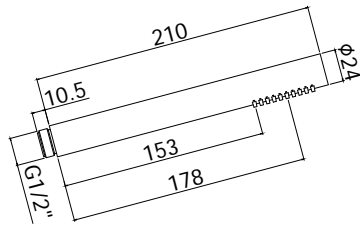

Doccia MASTER completa di:

• attacco 1/2"G
MASTER hand-shower complete with:
• 1/2"G connection

ZDOC 067.. MASTER

(monogetto) in metallo
(single spray) metal

Finiture - Finishes   **EUR**

CR
BO
NO
HG
HGSP
ROSE
NKN
NKNSP
ST