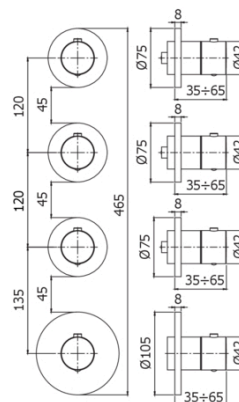

MODULAR BOX

MDE 019

for art. MDBOX019

- horizontal or vertical installation

IMAGE

TECH DRAWING

DESCRIPTION

External set for concealed thermostatic shower/bath mixer (3 functions) complete with: