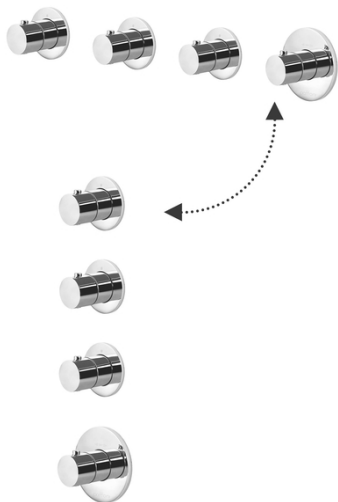

MODULAR BOX

MDE 019

for art. MDBOX019

- horizontal or vertical installation

IMAGE

TECH DRAWING

DESCRIPTION

External set for concealed thermostatic shower/bath mixer (3 functions) complete with:

- wall plates
- handles

FINISHES

LINKS

SPARE PARTS

INSTRUCTION SHEET

ISO 14001

BUREAU VERITAS
Certification

ISO 45001