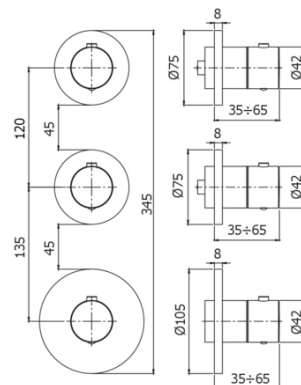

MODULAR BOX

MDE 018

for art. MDBOX018

- horizontal or vertical installation

IMAGE

TECH DRAWING

DESCRIPTION

External set for concealed thermostatic shower/bath mixer (2 functions) complete with: