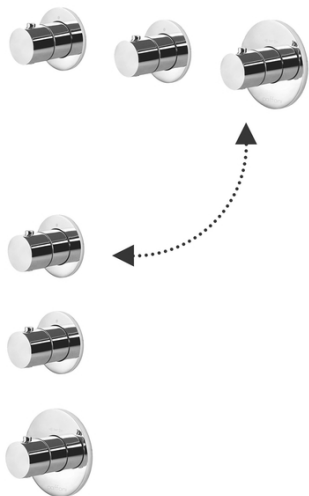

MODULAR BOX

MDE 018

for art. MDBOX018

- horizontal or vertical installation

IMAGE

TECH DRAWING

DESCRIPTION

External set for concealed thermostatic shower/bath mixer (2 functions) complete with:

- wall plates
- handles

FINISHES

LINKS

SPARE PARTS

INSTRUCTION SHEET

ISO 14001

BUREAU VERITAS
Certification

ISO 45001