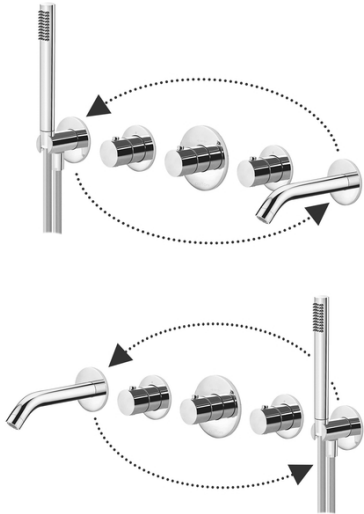

MODULAR BOX

MDE 001

for art. MDBOX001

- horizontal installation only

IMAGE

TECH DRAWING

DESCRIPTION

External set for concealed thermostatic shower/bath mixer (2 functions) complete with:

- wall plates
- handles
- shower set
- spout

FINISHES

LINKS

SPARE PARTS

INSTRUCTION SHEET

ISO 14001
BUREAU VERITAS
Certification

ISO 45001
BUREAU VERITAS
Certification

ISO 9001
BUREAU VERITAS
Certification