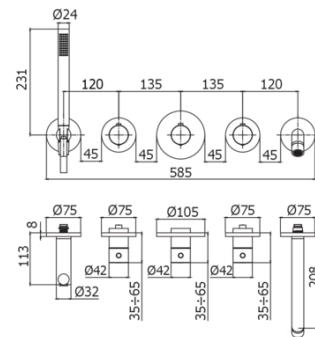

MODULAR BOX

MDE 001

for art. MDBOX001

- horizontal installation only

IMAGE

TECH DRAWING

DESCRIPTION

External set for concealed thermostatic shower/bath mixer (2 functions) complete with:

- wall plates
- handles
- shower set
- spout

FINISHES

LINKS

SPARE PARTS

INSTRUCTION SHEET

ISO 14001
BUREAU VERITAS
Certification

ISO 45001
BUREAU VERITAS
Certification

ISO 9001
BUREAU VERITAS
Certification

Product, measurements and specifications shown are subject to change without notice.