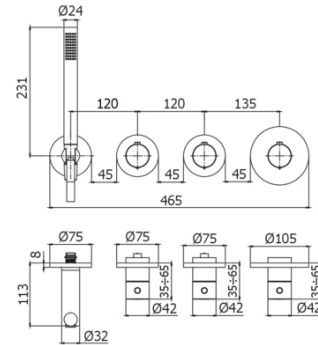

MODULAR BOX

MDE 000

for art. MDBOX000

- horizontal installation only

IMAGE

TECH DRAWING

DESCRIPTION

External set for concealed thermostatic shower/bath mixer (2 functions) complete with:

- wall plates
- handles
- shower set

FINISHES

LINKS

SPARE PARTS

INSTRUCTION SHEET

ISO 14001
BUREAU VERITAS
Certification

ISO 45001
BUREAU VERITAS
Certification

ISO 9001
BUREAU VERITAS
Certification

Product, measurements and specifications shown are subject to change without notice.