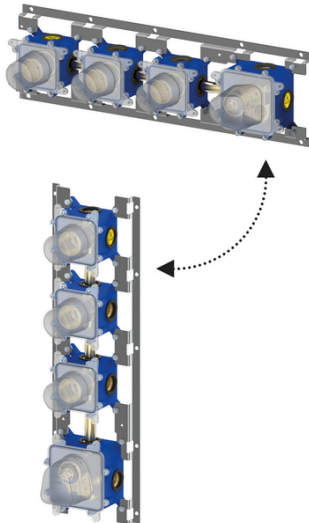

MODULAR BOX

MDBOX 019

without external set

- for art. MDE019
- horizontal or vertical installation
- 1/2" G connections

IMAGE

TECH DRAWING

DESCRIPTION

Concealed set for thermostatic shower/bath mixer (3 functions) complete with:

- concealed body
- box

LINKS

FLOW RATE

SPARE PARTS

INSTRUCTION SHEET

ISO 14001

BUREAU VERITAS
Certification

ISO 45001