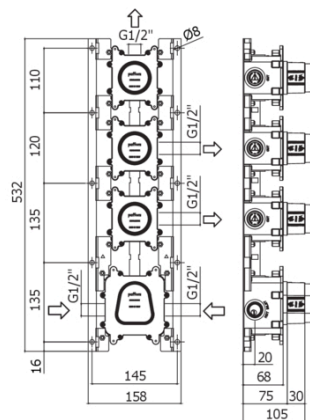

MODULAR BOX

MDBOX 019

without external set

- for art. MDE019
- horizontal or vertical installation
- 1/2" G connections

IMAGE

TECH DRAWING

DESCRIPTION

Concealed set for thermostatic shower/bath mixer (3 functions) complete with: