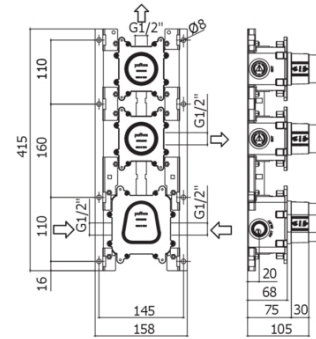

MODULAR BOX

MDBOX 018

without external set

- for art. MDE018
- horizontal or vertical installation
- 1/2" G connections

IMAGE

TECH DRAWING

DESCRIPTION

Concealed set for thermostatic shower/bath mixer (2 functions) complete with:

Product, measurements and specifications shown are subject to change without notice.