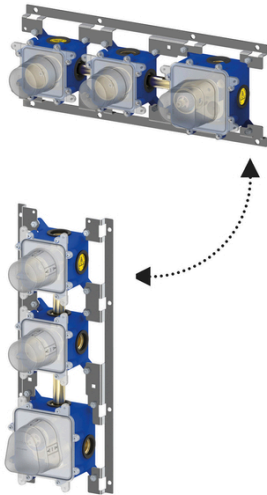

MODULAR BOX

MDBOX 018

without external set

- for art. MDE018
- horizontal or vertical installation
- 1/2" G connections

IMAGE

TECH DRAWING

DESCRIPTION

Concealed set for thermostatic shower/bath mixer (2 functions) complete with:

- concealed body
- box

LINKS

FLOW RATE

SPARE PARTS

INSTRUCTION SHEET

ISO 14001
BUREAU VERITAS
Certification

ISO 45001
BUREAU VERITAS
Certification

ISO 9001
BUREAU VERITAS
Certification