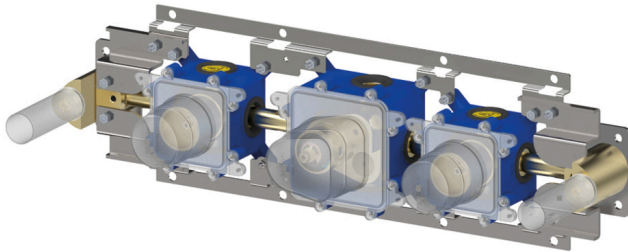

MODULAR BOX

MDBOX 001

without external set

- for art. MDE001
- horizontal installation only
- 1/2" G connections

IMAGE

TECH DRAWING

DESCRIPTION

Concealed set for thermostatic shower/bath mixer (2 functions) complete with:

- concealed body
- box
- connection for shower set
- connection for spout

LINKS

FLOW RATE

SPARE PARTS

INSTRUCTION SHEET

ISO 14001
BUREAU VERITAS
Certification

ISO 45001
BUREAU VERITAS
Certification

ISO 9001
BUREAU VERITAS
Certification