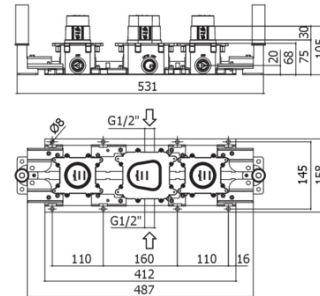

MODULAR BOX

MDBOX 001

without external set

- for art. MDE001
- horizontal installation only
- 1/2" G connections

IMAGE

TECH DRAWING

DESCRIPTION

Concealed set for thermostatic shower/bath mixer (2 functions) complete with:

- concealed body
- box
- connection for shower set
- connection for spout

LINKS

FLOW RATE

SPARE PARTS

INSTRUCTION SHEET

ISO 14001
BUREAU VERITAS
Certification

ISO 45001
BUREAU VERITAS
Certification

ISO 9001
BUREAU VERITAS
Certification

Product, measurements and specifications shown are subject to change without notice.