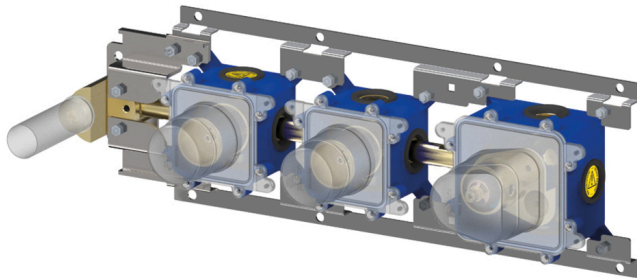

MODULAR BOX

MDBOX 000

without external set

- for art. MDE000
- horizontal installation only
- 1/2" G connections

IMAGE

TECH DRAWING

DESCRIPTION

Concealed set for thermostatic shower/bath mixer (2 functions) complete with:

- concealed body
- box
- connection for shower set

LINKS

FLOW RATE

SPARE PARTS

INSTRUCTION SHEET

ISO 14001
BUREAU VERITAS
Certification

ISO 45001
BUREAU VERITAS
Certification

ISO 9001
BUREAU VERITAS
Certification