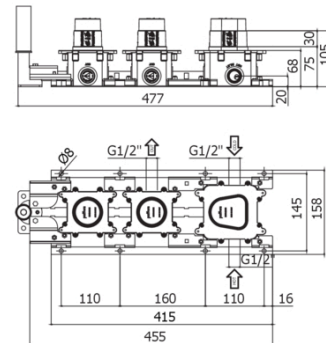

MODULAR BOX

MDBOX 000

without external set

- for art. MDE000
- horizontal installation only
- 1/2" G connections

IMAGE

TECH DRAWING

DESCRIPTION

Concealed set for thermostatic shower/bath mixer (2 functions) complete with:

- concealed body
- box
- connection for shower set

LINKS

FLOW RATE

SPARE PARTS

INSTRUCTION SHEET

ISO 14001
BUREAU VERITAS
Certification

ISO 45001
BUREAU VERITAS
Certification

ISO 9001
BUREAU VERITAS
Certification

Product, measurements and specifications shown are subject to change without notice.