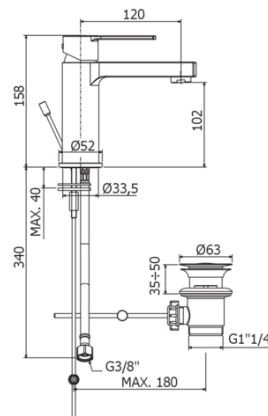

RINGO

RIN 075

with 1"1/4G pop up waste

IMAGE

TECH DRAWING

DESCRIPTION

Wash basin mixer complete with:

- aerator M24x1
- set of 2 stainless steel hoses 3/8"G

FINISHES

CR

NO

LINKS

FLOW RATE

SPARE PARTS

INSTRUCTION SHEET

ISO 14001