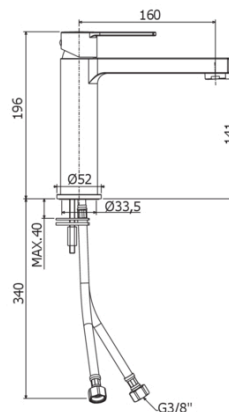

RINGO

RIN 074

without pop up waste

IMAGE

TECH DRAWING

DESCRIPTION

Medium wash basin mixer complete with:

- aerator M24x1
- set of 2 stainless steel hoses 3/8" G