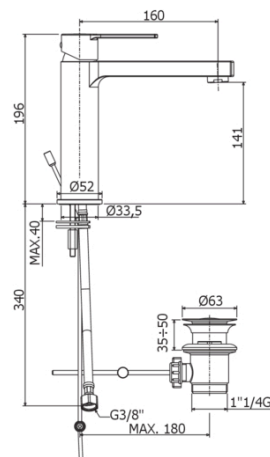

RINGO

RIN 073

with 1"1/4G pop up waste

IMAGE

TECH DRAWING

DESCRIPTION

Medium wash basin mixer complete with:

- aerator M24x1
- set of 2 stainless steel hoses 3/8"G