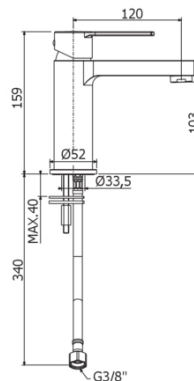

RINGO

RIN 071

without pop up waste

IMAGE

TECH DRAWING

DESCRIPTION

Wash basin mixer complete with:

- aerator M24x1
- set of 2 stainless steel hoses 3/8"G