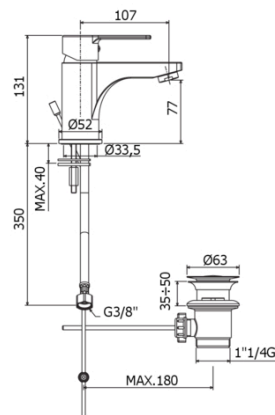

RED

RED 075

with 1"1/4G pop up waste

IMAGE

TECH DRAWING

DESCRIPTION

Wash basin mixer complete with:

- aerator M24x1
- set of 2 stainless steel hoses 3/8"G