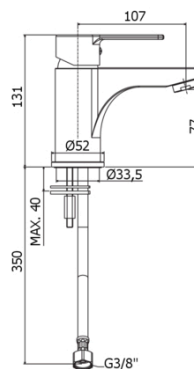

## RED 071

without pop up waste

### TECH DRAWING

### DESCRIPTION

Wash basin mixer complete with:

- aerator M24x1
- set of 2 stainless steel hoses 3/8"G