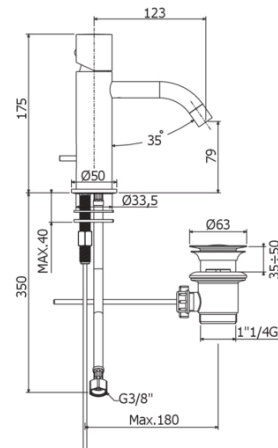

## LIGX 075

with 1"1/4G pop up waste

### TECH DRAWING

### DESCRIPTION

Wash basin mixer complete with:

- aerator M16x1
- set of 2 stainless steel hoses 3/8"G