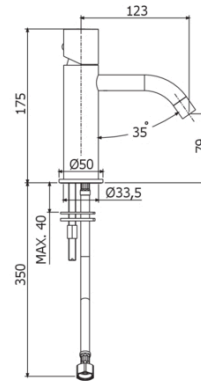

LIGHT

LIGX 071

without pop up waste

IMAGE

TECH DRAWING

DESCRIPTION

Wash basin mixer complete with:

- aerator M16x1
- set of 2 stainless steel hoses 3/8" G

FINISHES

CR

NO

ST

LINKS

FLOW RATE

SPARE PARTS

INSTRUCTION SHEET