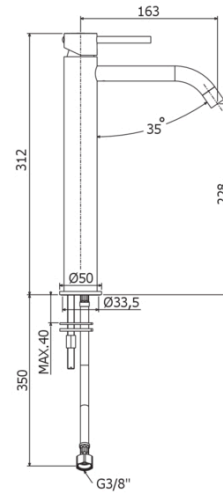

LIGHT EXCLUSIVE

LIG 081

without pop up waste

IMAGE

TECH DRAWING

DESCRIPTION

Tall wash basin mixer complete with:

- aerator M16x1
- set of 2 stainless steel hoses 3/8"G