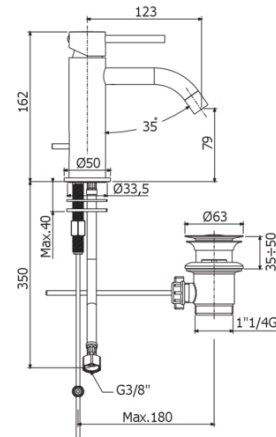

LIGHT EXCLUSIVE

LIG 071K

with 1"1/4G Clic-Clac press top waste

IMAGE

TECH DRAWING

DESCRIPTION

Wash basin mixer complete with:

- aerator M16x1
- set of 2 stainless steel hoses 3/8"G