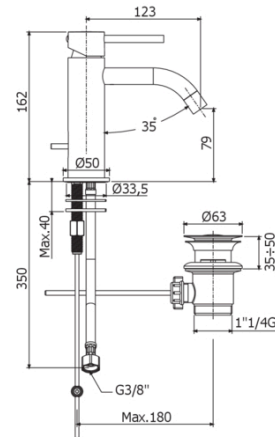

LIGHT EXCLUSIVE

LIG 071

without pop up waste

IMAGE

TECH DRAWING

DESCRIPTION

Wash basin mixer
complete with:

- aerator M16x1
- set of 2
stainless steel
hoses 3/8" G