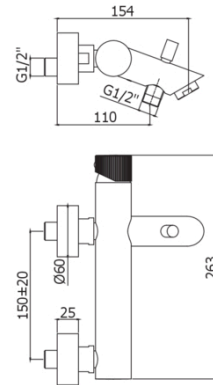

JO

JO 023

with metal joint wall bracket

- with hand-shower and flexible hose

IMAGE

TECH DRAWING

DESCRIPTION

Bath/shower mixer with diverter complete with:

- aerator M28x1
- set of 2 S-wall-unions 1/2"x3/4"G and wall-plates

FINISHES

CR

NO

HGSP

ST

LINKS

FLOW RATE