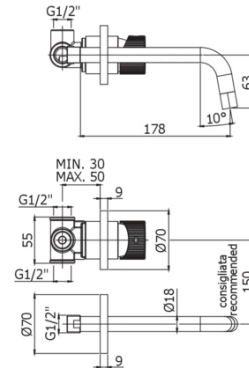

JO

JO 006..70

with spout and aerator M16x1 - l. 178mm

IMAGE

TECH DRAWING

DESCRIPTION

Concealed single lever basin mixer complete with:

- wall plates Ø70mm
- **concealed body included** - 1/2"G connections