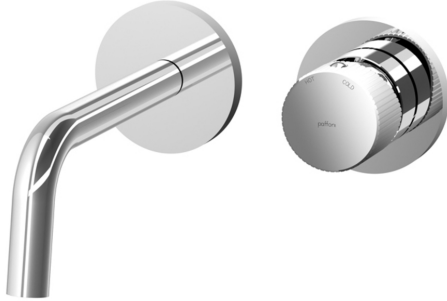

JO

JO 006..70

with spout and aerator M16x1 - l. 178mm

IMAGE

TECH DRAWING

DESCRIPTION

Concealed single lever basin mixer complete with:

- wall plates Ø70mm
- **concealed body included** - 1/2"G connections