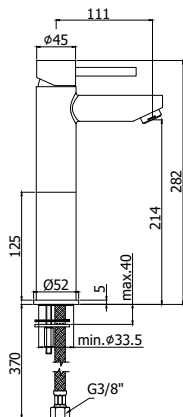

Miscelatore lavabo (max 6 l/min) completo di:

- aeratore M24x1
- set 2 flessibili inox 3/8"G

Wash basin mixer (max 6 l/min) complete with:

- aerator M24x1
- set of 2 stainless steel hoses 3/8"G

**SK 071H.. 120-R6** ..... Finiture - Finishes ..... EUR  
 senza scarico ..... CR  
 • con prolunga 125 mm  
 without pop up waste  
 • with extension 125 mm