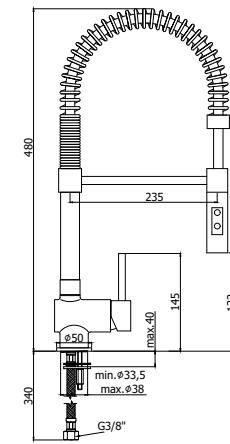

Miscelatore lavello monoforo con canna orientabile (max 6 l/min) completo di:
• set 2 flessibili inox 3/8"G
One-hole sink mixer with swivelling spout (max 6 l/min) complete with:
• set of 2 stainless steel hoses 3/8"G

SK 179.. -R6

Finiture - Finishes   **EUR**
CR

1. Professional
   • con doccia Minimal (2 getti) in ABS
   Professional
   • with Minimal (two-spray) ABS hand-shower