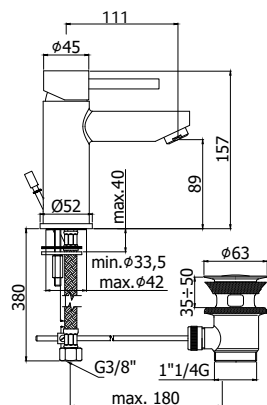

CR

**SK 106..-R6**  
 con bocca e aeratore M16x1 - l. 248mm  
 with spout and aerator M16x1 - l. 248mm

CR

Miscelatore lavabo (max 6 l/min) completo di:  
 • aeratore M24x1  
 • set 2 flessibili inox 3/8"G  
 Wash basin mixer (max 6 l/min) complete with:  
 • aeratore M24x1  
 • set of 2 stainless steel hoses 3/8"G

CR

Miscelatore lavabo (max 6 l/min) completo di:

- cartuccia Energy & Water Saving
- aeratore M24x1
- set 2 flessibili inox 3/8"G

Wash basin mixer (max 6 l/min) complete with:

- Energy & Water Saving cartridge
- aerator M24x1
- set of 2 stainless steel hoses 3/8"G