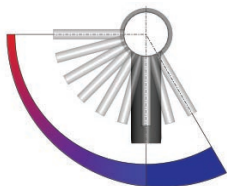

ENERGY SAVING

Risparmia energia, perchè apre al centro e dà acqua fredda, mentre l'acqua calda esce solo con il movimento della leva verso sinistra.

It saves energy delivering cold water from middle position already; hot water comes out with handle left movement only.