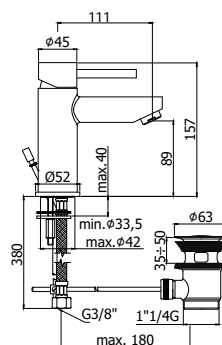

CR

Miscelatore incasso lavabo (max 6 l/min) completo di:  
 • piastra in acciaio inox 250x100mm  
 • attacchi 1/2"G  
 Concealed single lever basin mixer (max 6 l/min) complete with:  
 • stainless steel wall plate 250x100mm  
 • 1/2"G connections

CR

**SK 106..-R6**  
 con bocca e aeratore M16x1 - l. 248mm  
 with spout and aerator M16x1 - l. 248mm

CR

Miscelatore incasso lavabo (max 6 l/min) completo di:  
 • piastre in ottone Ø70mm  
 • attacchi 1/2"G  
 Concealed single lever basin mixer (max 6 l/min) complete with:  
 • metal wall plates Ø70mm  
 • 1/2"G connections

**SK 104..-R6**  
 con bocca e aeratore M16x1 - l. 123mm  
 with spout and aerator M16x1 - l. 123mm

**Finiture - Finishes**    **EUR**  
 CR

**SK 105..-R6**  
 con bocca e aeratore M16x1 - l. 178mm  
 with spout and aerator M16x1 - l. 178mm

CR

**SK 106..-R6**  
 con bocca e aeratore M16x1 - l. 248mm  
 with spout and aerator M16x1 - l. 248mm

CR

Miscelatore lavabo (max 6 l/min) completo di:  
 • aeratore M24x1  
 • set 2 flessibili inox 3/8"G  
 Wash basin mixer (max 6 l/min) complete with:  
 • aeratore M24x1  
 • set of 2 stainless steel hoses 3/8"G