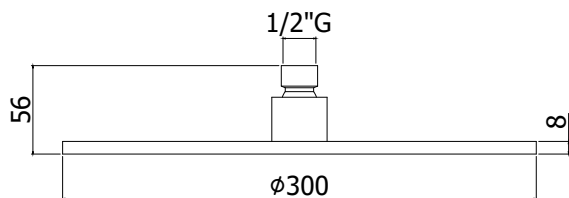

MASTER "Round" metal shower head (max 9 l/min):

- antiscala system
- 8mm thickness
- 1/2"G swivel joint

**ZSOF 074..-R9 MASTER** ..... **Finiture - Finishes** ..... **EUR**  
 ispezionabile - Ø225mm ..... **CR**  
 inspectable - Ø225mm