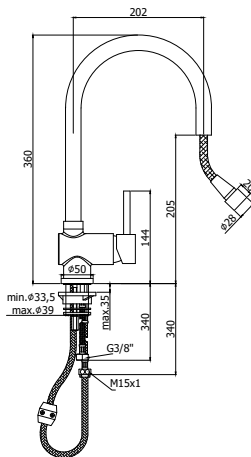

Miscelatore lavello monoforo con canna orientabile (max 6 l/min) completo di:
• set 2 flessibili inox 3/8"G
• 1 flessibile inox M15x1
• 1 flessibile nylon 1/2"G x M15x1 cm. 150 con piombo
One-hole sink mixer with swivelling spout (max 6 l/min) complete with:
• set of 2 stainless steel hoses 3/8"G
• 1 stainless steel hose M15x1
• 1/2"-M15x1 / L.1500 mm nylon hose with weight

SK 185.. -R6 ..... **Finiture - Finishes** **EUR**
con doccia estraibile (monogetto) in ..... **CR**
metallo
with (single spray) metal pull out hand-
shower