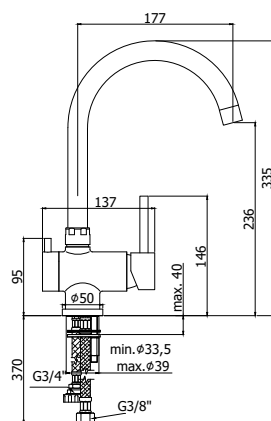

Miscelatore lavello monoforo con canna orientabile (max 6 l/min) completo di:
• aeratore M22x1
• set 2 flessibili inox 3/8"G
• 1 flessibile inox 3/4"G
One-hole sink mixer with swivelling spout (max 6 l/min) complete with:
• aerator M22x1
• set of 2 stainless steel hoses 3/8"G
• 1 stainless steel hose 3/4"G

SK 184.. -R6

Finiture - Finishes   **EUR**
CR

1. con attacco lavastoviglie
   with dishwasher machine connection