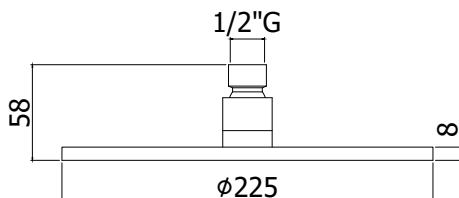

Soffione MASTER "Tondo" (max 9 l/min) in metallo:

- anticalcare
- spessore 8mm
- con snodo 1/2"G

MASTER "Round" metal shower head (max 9 l/min):

- antiscala system
- 8mm thickness
- 1/2"G swivel joint

ZSOF 074..-R9 MASTER ..... **Finiture - Finishes** ..... **EUR**
ispezionabile - Ø225mm ..... **CR**
inspectable - Ø225mm