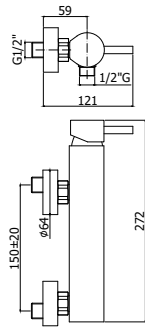

stick

Miscelatore doccia (max 9 l/min) completo di:
• set 2 eccentrici 1/2"x3/4"G e rosoni
Shower mixer (max 9 l/min) complete with:
• set of 2 S-wall-unions 1/2"x3/4"G and wall-plates

SK 168.. -R9 ..... **Finiture - Finishes** **EUR**
FR03SRUWRDPWRV0GDWRL0 ..... **CR**

- con doccia e flessibile
- with ABS joint wall bracket
- with hand-shower and flexible hose