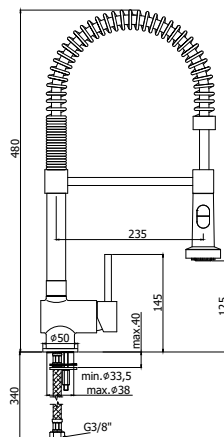

Miscelatore lavello monoforo con canna orientabile (max 6 l/min) completo di:
• set 2 flessibili inox 3/8"G
One-hole sink mixer with swivelling spout (max 6 l/min) complete with:
• set of 2 stainless steel hoses 3/8"G

SK 176.. -R6 ..... **Finiture - Finishes** **EUR**
Professional ..... **CR**

- con doccia Happy (2 getti) in ABS
- Professional
- with Happy (two-spray) ABS hand-
  shower