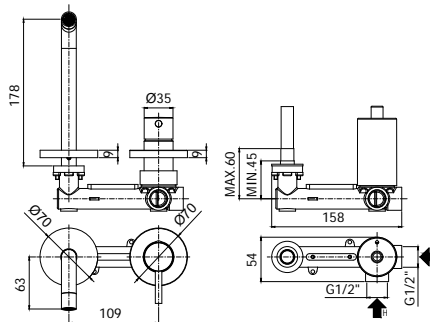

CR

Miscelatore incasso lavabo (max 6 l/min) completo di:  
 • piastra in acciaio inox 250x100mm  
 • attacchi 1/2"G  
 Concealed single lever basin mixer (max 6 l/min) complete with:  
 • stainless steel wall plate 250x100mm  
 • 1/2"G connections

**SK 104..-R6**  
 con bocca e aeratore M16x1 - l. 123mm  
 with spout and aerator M16x1 - l. 123mm

**Finiture - Finishes**    **EUR**  
 CR

**SK 105..-R6**  
 con bocca e aeratore M16x1 - l. 178mm  
 with spout and aerator M16x1 - l. 178mm

CR

**SK 106..-R6**  
 con bocca e aeratore M16x1 - l. 248mm  
 with spout and aerator M16x1 - l. 248mm

CR

Miscelatore incasso lavabo (max 6 l/min) completo di:  
 • piastre in ottone Ø70mm  
 • attacchi 1/2"G  
 Concealed single lever basin mixer (max 6 l/min) complete with:  
 • metal wall plates Ø70mm  
 • 1/2"G connections