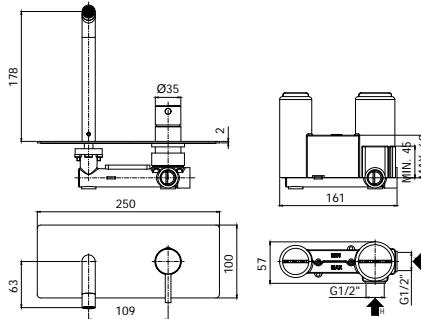

# stick

Miscelatore incasso lavabo (max 6 l/min) completo di:  
 • piastre Ø70mm  
 • attacchi 1/2"G  
 Concealed single lever basin mixer (max 6 l/min) complete with:  
 • wall plates Ø70mm  
 • 1/2"G connections

**SK 006..-R6**  
 con bocca e aeratore M22x1 - l. 175mm  
 with spout and aerator M22x1 - l. 175mm

**Finiture - Finishes**    **EUR**  
 CR

**SK 007..-R6**  
 con bocca e aeratore M22x1 - l. 245mm  
 with spout and aerator M22x1 - l. 245mm

CR

Miscelatore incasso lavabo (max 6 l/min) completo di:  
 • piastra in acciaio inox 250x100mm  
 • attacchi 1/2"G  
 Concealed single lever basin mixer (max 6 l/min) complete with:  
 • stainless steel wall plate 250x100mm  
 • 1/2"G connections