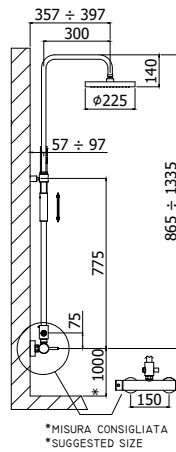

Colonna doccia regolabile MASTER TOP (max 9 l/min) completa di:

- deviatore
- supporto scorrevole tondo
- doccia MASTER in metallo
- soffione MASTER tondo Ø225mm in metallo
- flessibile PVC argento 1500 mm

MASTER TOP adjustable shower column (max 9 l/min) complete with:

- diverter
- round sliding bracket
- MASTER metal hand-shower
- MASTER Ø225mm "Round" metal shower head
- Silver PVC flexible hose 1500mm

ZCOL 621..-R9 MASTER TOP ..... **Finiture - Finishes** ..... **EUR**
con miscelatore SK168RCR ..... **CR**
with mixer SK168RCR