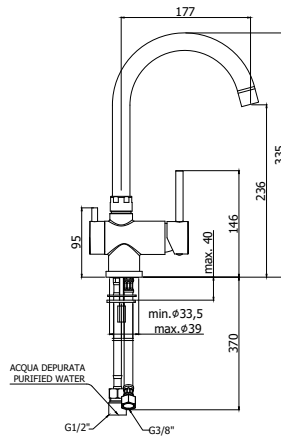

**SK 179.. -R6**

**Finiture - Finishes**    **EUR**  
**CR**

- Professional  
 • con doccia Minimal (2 getti) in ABS  
 Professional  
 • with Minimal (two-spray) ABS hand-shower

Miscelatore lavello monoforo con canna orientabile (max 6 l/min) completo di:  
 • aeratore M22x1  
 • set 2 flessibili inox 3/8"G  
 • 1 flessibile inox 3/4"G  
 One-hole sink mixer with swivelling spout (max 6 l/min) complete with:  
 • aerator M22x1  
 • set of 2 stainless steel hoses 3/8"G  
 • 1 stainless steel hose 3/4"G

# stick

Miscelatore lavello monoforo con canna orientabile (max 6 l/min) completo di:

- aeratore M22x1
- set 2 flessibili inox 3/8"G
- 1 flessibile inox 1/2"G

One-hole sink mixer with swivelling spout (max 6 l/min) complete with:

MASTER TOP adjustable shower column (max 9 l/min) complete with:

- diverter
- round sliding bracket
- MASTER metal hand-shower
- MASTER Ø225mm "Round" metal shower head
- Silver PVC flexible hose 1500mm