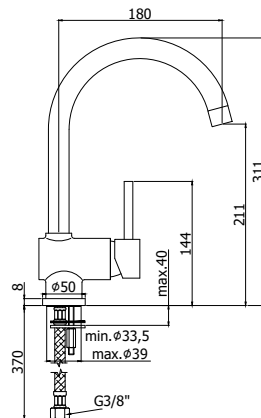

Miscelatore lavello monoforo (max 6 l/min) completo di:
• aeratore M22x1F
• set 2 flessibili inox 3/8"G
One-hole sink mixer (max 6 l/min) complete with:
• aerator M22x1F
• set of 2 stainless steel hoses 3/8"G

SK 180.. -R6 ..... **Finiture - Finishes** **EUR**
con canna orientabile ..... **CR**
with swivelling spout