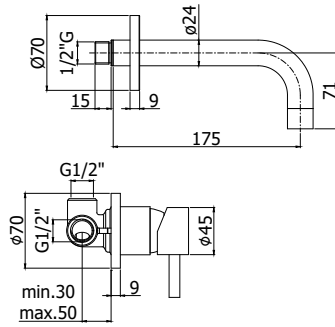

# stick

Miscelatore incasso lavabo (max 6 l/min) completo di:  
 • piastre Ø70mm  
 • attacchi 1/2"G  
 Concealed single lever basin mixer (max 6 l/min) complete with:  
 • wall plates Ø70mm  
 • 1/2"G connections