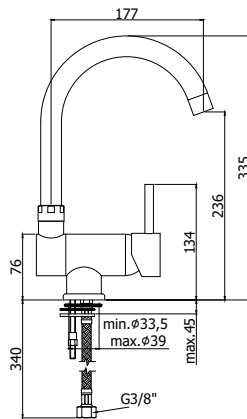

Miscelatore lavello monoforo con canna orientabile (max 6 l/min) completo di:

- aeratore M22x1
- set 2 flessibili inox 3/8"G

One-hole sink mixer with swivelling spout (max 6 l/min) complete with:

- aerator M22x1
- set of 2 stainless steel hoses 3/8"G

SK 189..-R6 ..... **Finiture - Finishes** ..... **EUR**
con canna reclinabile ..... **CR**
• altezza minima per apertura finestra
76 mm
with reclining spout
• minimum height for windows opening
76 mm