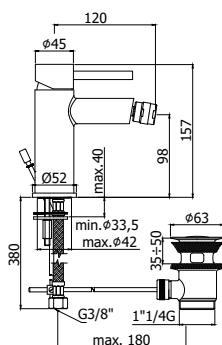

Miscelatore lavabo (max 6 l/min) completo di:

- aeratore M24x1
- set 2 flessibili inox 3/8"G

Wash basin mixer (max 6 l/min) complete with:

- aerator M24x1
- set of 2 stainless steel hoses 3/8"G

**SK 071H.. 120-R6** ..... Finiture - Finishes ..... EUR  
 senza scarico ..... CR  
 • con prolunga 125 mm  
 without pop up waste  
 • with extension 125 mm