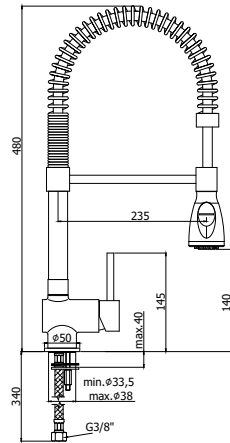

Miscelatore lavello monoforo con canna orientabile (max 6 l/min) completo di:
• set 2 flessibili inox 3/8"G
One-hole sink mixer with swivelling spout (max 6 l/min) complete with:
• set of 2 stainless steel hoses 3/8"G

SK 177.. -R6

Finiture - Finishes   **EUR**
CR

1. Professional
   • con doccia Bombata (2 getti) in ABS
   Professional
   • with Bombata (two-spray) ABS hand-shower