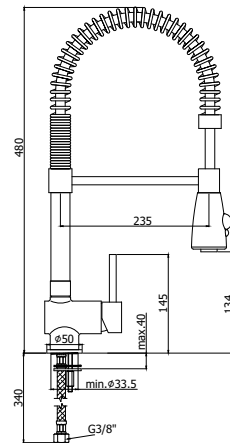

Miscelatore lavello monoforo con canna orientabile (max 6 l/min) completo di:
• set 2 flessibili inox 3/8"G
One-hole sink mixer with swivelling spout (max 6 l/min) complete with:
• set of 2 stainless steel hoses 3/8"G

SK 178.. -R6

Finiture - Finishes   **EUR**
CR

1. Professional
   • con doccia Lux (2 getti) in ABS
   Professional
   • with Lux (two-spray) ABS hand-shower